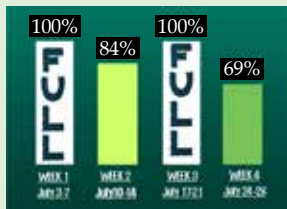

## Summer Daycamp 2017

Willingdon Kids Presents: Paradise Falls Summer Daycamp! Join us on a crazy jungle adventure! The daycamp runs Monday to Friday 9am-3pm. More info at the Kids Info Desk.